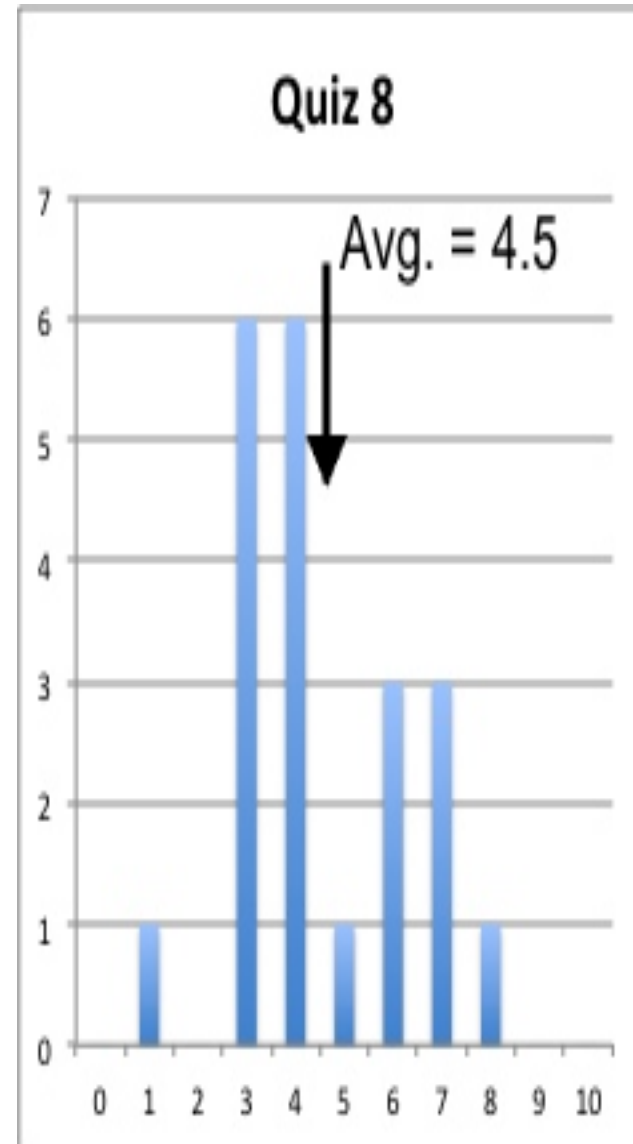

■ Theme Music: Van Morrison

Wavelength

■ Cartoon: Bob Thaves

Frank & Ernest

Copyright © 2002 Thaves, Distributed by Newspaper Enterprise Association, Inc.

| | 8.1 | | 8.2.1 | | 8.3.1 | 8.3.2 |
|-------------------------|------------|----------|--------------|----------|--------------|--------------|
| B>C>A=D | 14% | A | 10% | U | 24% | 14% |
| A=D>C>B | 14% | B | 14% | O | 52% | 29% |
| A=D>B>C | 10% | C | 24% | D | 24% | 57% |
| B>D>A>C | 5% | D | 0% | | | |
| B>D>C>A | 5% | E | 19% | | | |
| B>A=D>C | 19% | F | 14% | | | |
| B>C>A=D | 14% | G | 14% | | | |
| C>A=D>B | 5% | H | 5% | | | |
| D=A>C>B | 10% | | | | | |
| D>C>A>B | 5% | | | | | |