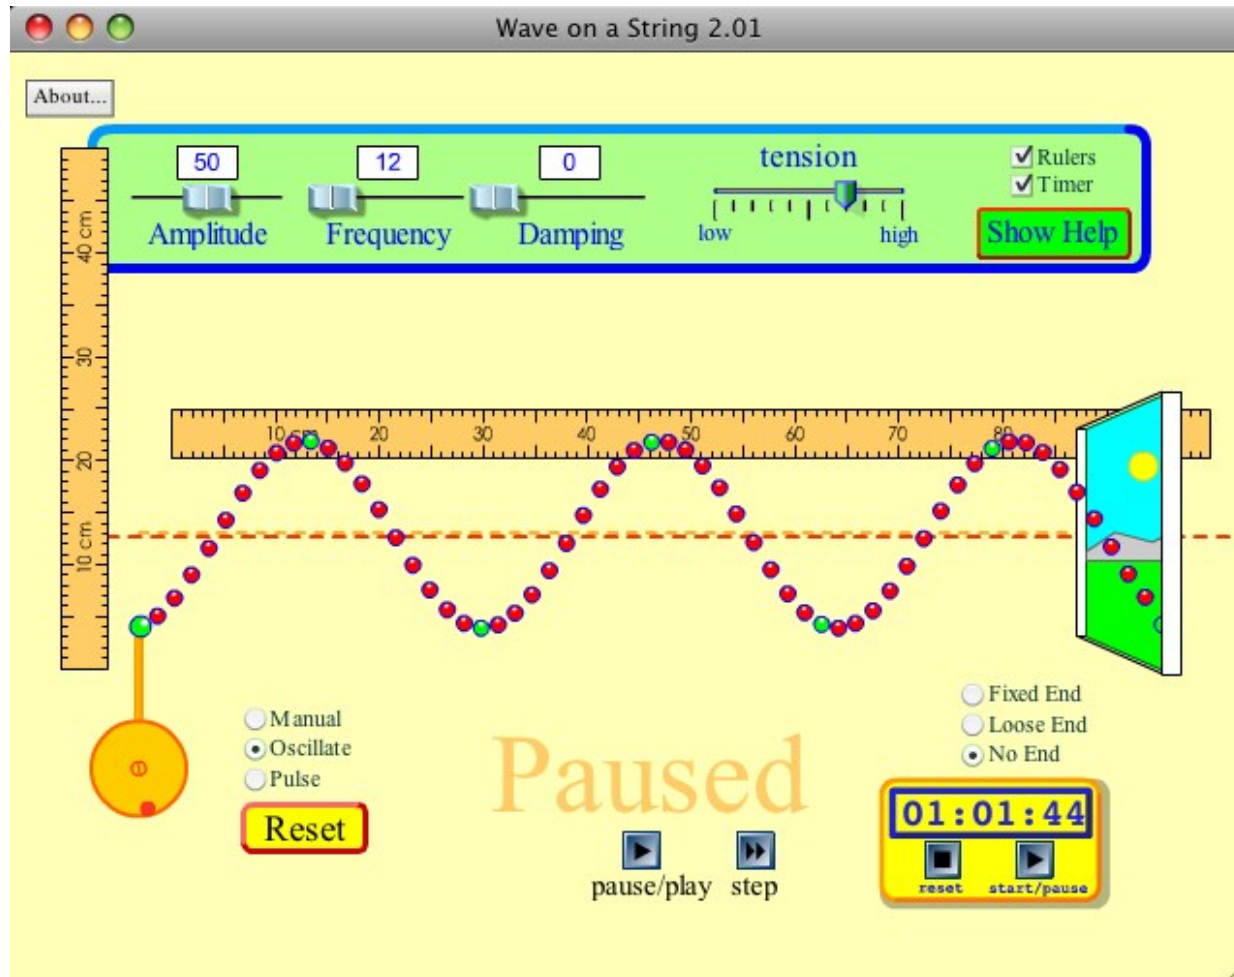

■ Theme Music: Van Morrison

Wavelength

■ Cartoon: Bob Thaves

Frank & Ernest

Copyright © 2002 Thaves, Distributed by Newspaper Enterprise Association, Inc.

| | 8.1 | | 8.2.1 | | 8.3.1 | 8.3.2 |
|-------------------------|------------|----------|--------------|----------|--------------|--------------|
| B>C>A=D | 14% | A | 10% | U | 24% | 14% |
| A=D>C>B | 14% | B | 14% | O | 52% | 29% |
| A=D>B>C | 10% | C | 24% | D | 24% | 57% |
| B>D>A>C | 5% | D | 0% | | | |
| B>D>C>A | 5% | E | 19% | | | |
| B>A=D>C | 19% | F | 14% | | | |
| B>C>A=D | 14% | G | 14% | | | |
| C>A=D>B | 5% | H | 5% | | | |
| D=A>C>B | 10% | | | | | |
| D>C>A>B | 5% | | | | | |

Explore with a simulation

http://phet.colorado.edu/simulations/sims.php?sim=Wave_on_a_String